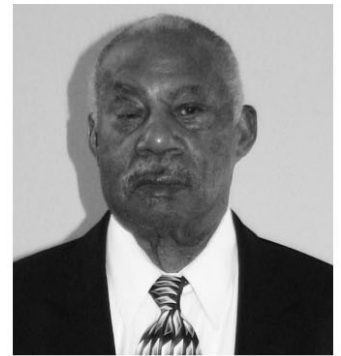

**Maurice Turner**  
*Photo Album*  
**Keepsake**

**Mr. & Mrs.  
Tom & Ethel Turner**

**son  
Raymond Maurice Turner  
Born  
June 21, 1932**

**2nd Row James, Murvin  
1st, row Geraldine, Ardra,**

**“A wise man seek the Lord”**

**Many faces of Ray**

sister  
Geraldine

sister in law  
Georgia

**fisherman**

**Family man son Tyrone**

**Brother James**

**Breast Cancer clinic**

**Children**

My family

Turner

Canty Family  
McGhee

Sallie Carter Recognizes  
Maurice

Happy Birthday  
Grand Pa

Great  
is  
thy faithfulness

**Raymond M. Turner**